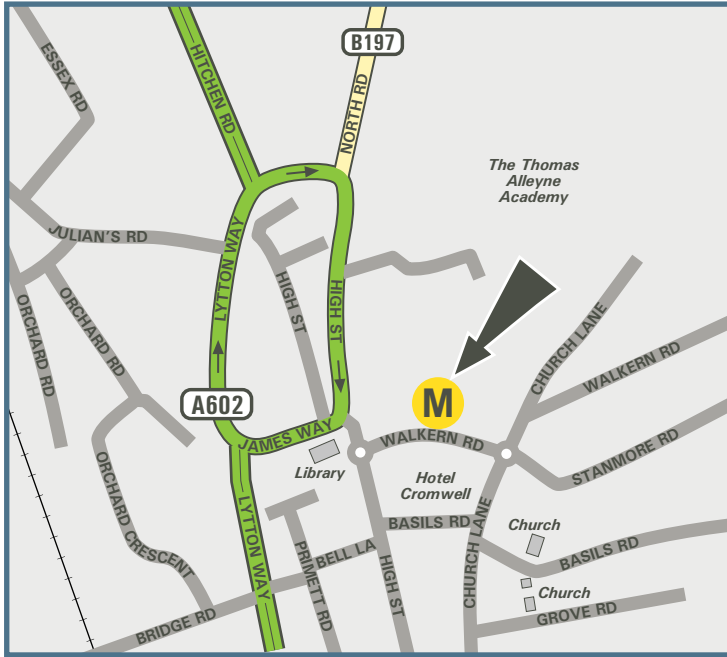

### From A1(M) Southbound

Leave the A1(M) at junction 8 and at the roundabout at the end of the slip road take the second exit onto the A602 towards Stevenage. Continue ahead over the next two roundabouts. At the next junction join the one way system keeping to the middle lane, bear right. Continue for 150 metres, the one way system starts to bear right but continue ahead onto High Street. Turn left at the mini roundabout onto Walkern Road. Continue to the end of the dual carriageway and you will see Richmond House on the left hand side.

### From M25

Leave the M25 at junction 23 and join the A1(M). Leave the A1(M) at junction 8 and at the roundabout at the end of the slip road take the fifth exit onto the A602 towards Stevenage. Continue ahead over the next two roundabouts. At the next junction join the one way system keeping to the middle lane, bear right. Continue for 150 metres, the one way system starts to bear right but continue ahead onto High Street. Turn left at the mini roundabout onto Walkern Road. Continue to the end of the dual carriageway and you will see Richmond House on the left hand side.