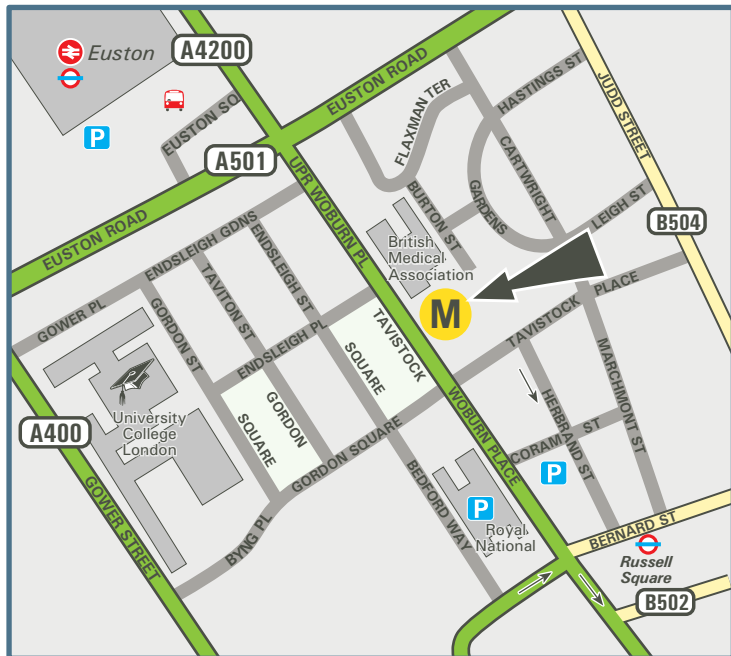

MENZIES

BRIGHTER THINKING

London Office
Lynton House
7-12 Tavistock Square
London WC1H 9LT

Tel: +44 (0)20 7387 5868
Fax: +44 (0)20 7388 3978
Email: london@menzies.co.uk

Train

We are located within two miles of all mainline London train stations.
Euston, King's Cross and St Pancras International are the nearest mainline stations.
We are a short walk from all the stations.

Underground

Euston is on the Northern and Victoria lines.
Russell Square is on the Piccadilly line.

Bus

Bus Numbers 59, 68, 91 & 168 all stop close to our office.
For 24 hour bus or tube information call the London Travel Information Line on 020 7222 1234, or visit the Transport for London website at www.tfl.gov.uk

Nearest car park: NCP Coram Street, which is a short walk from our office.

We are within the Congestion Charge Zone.